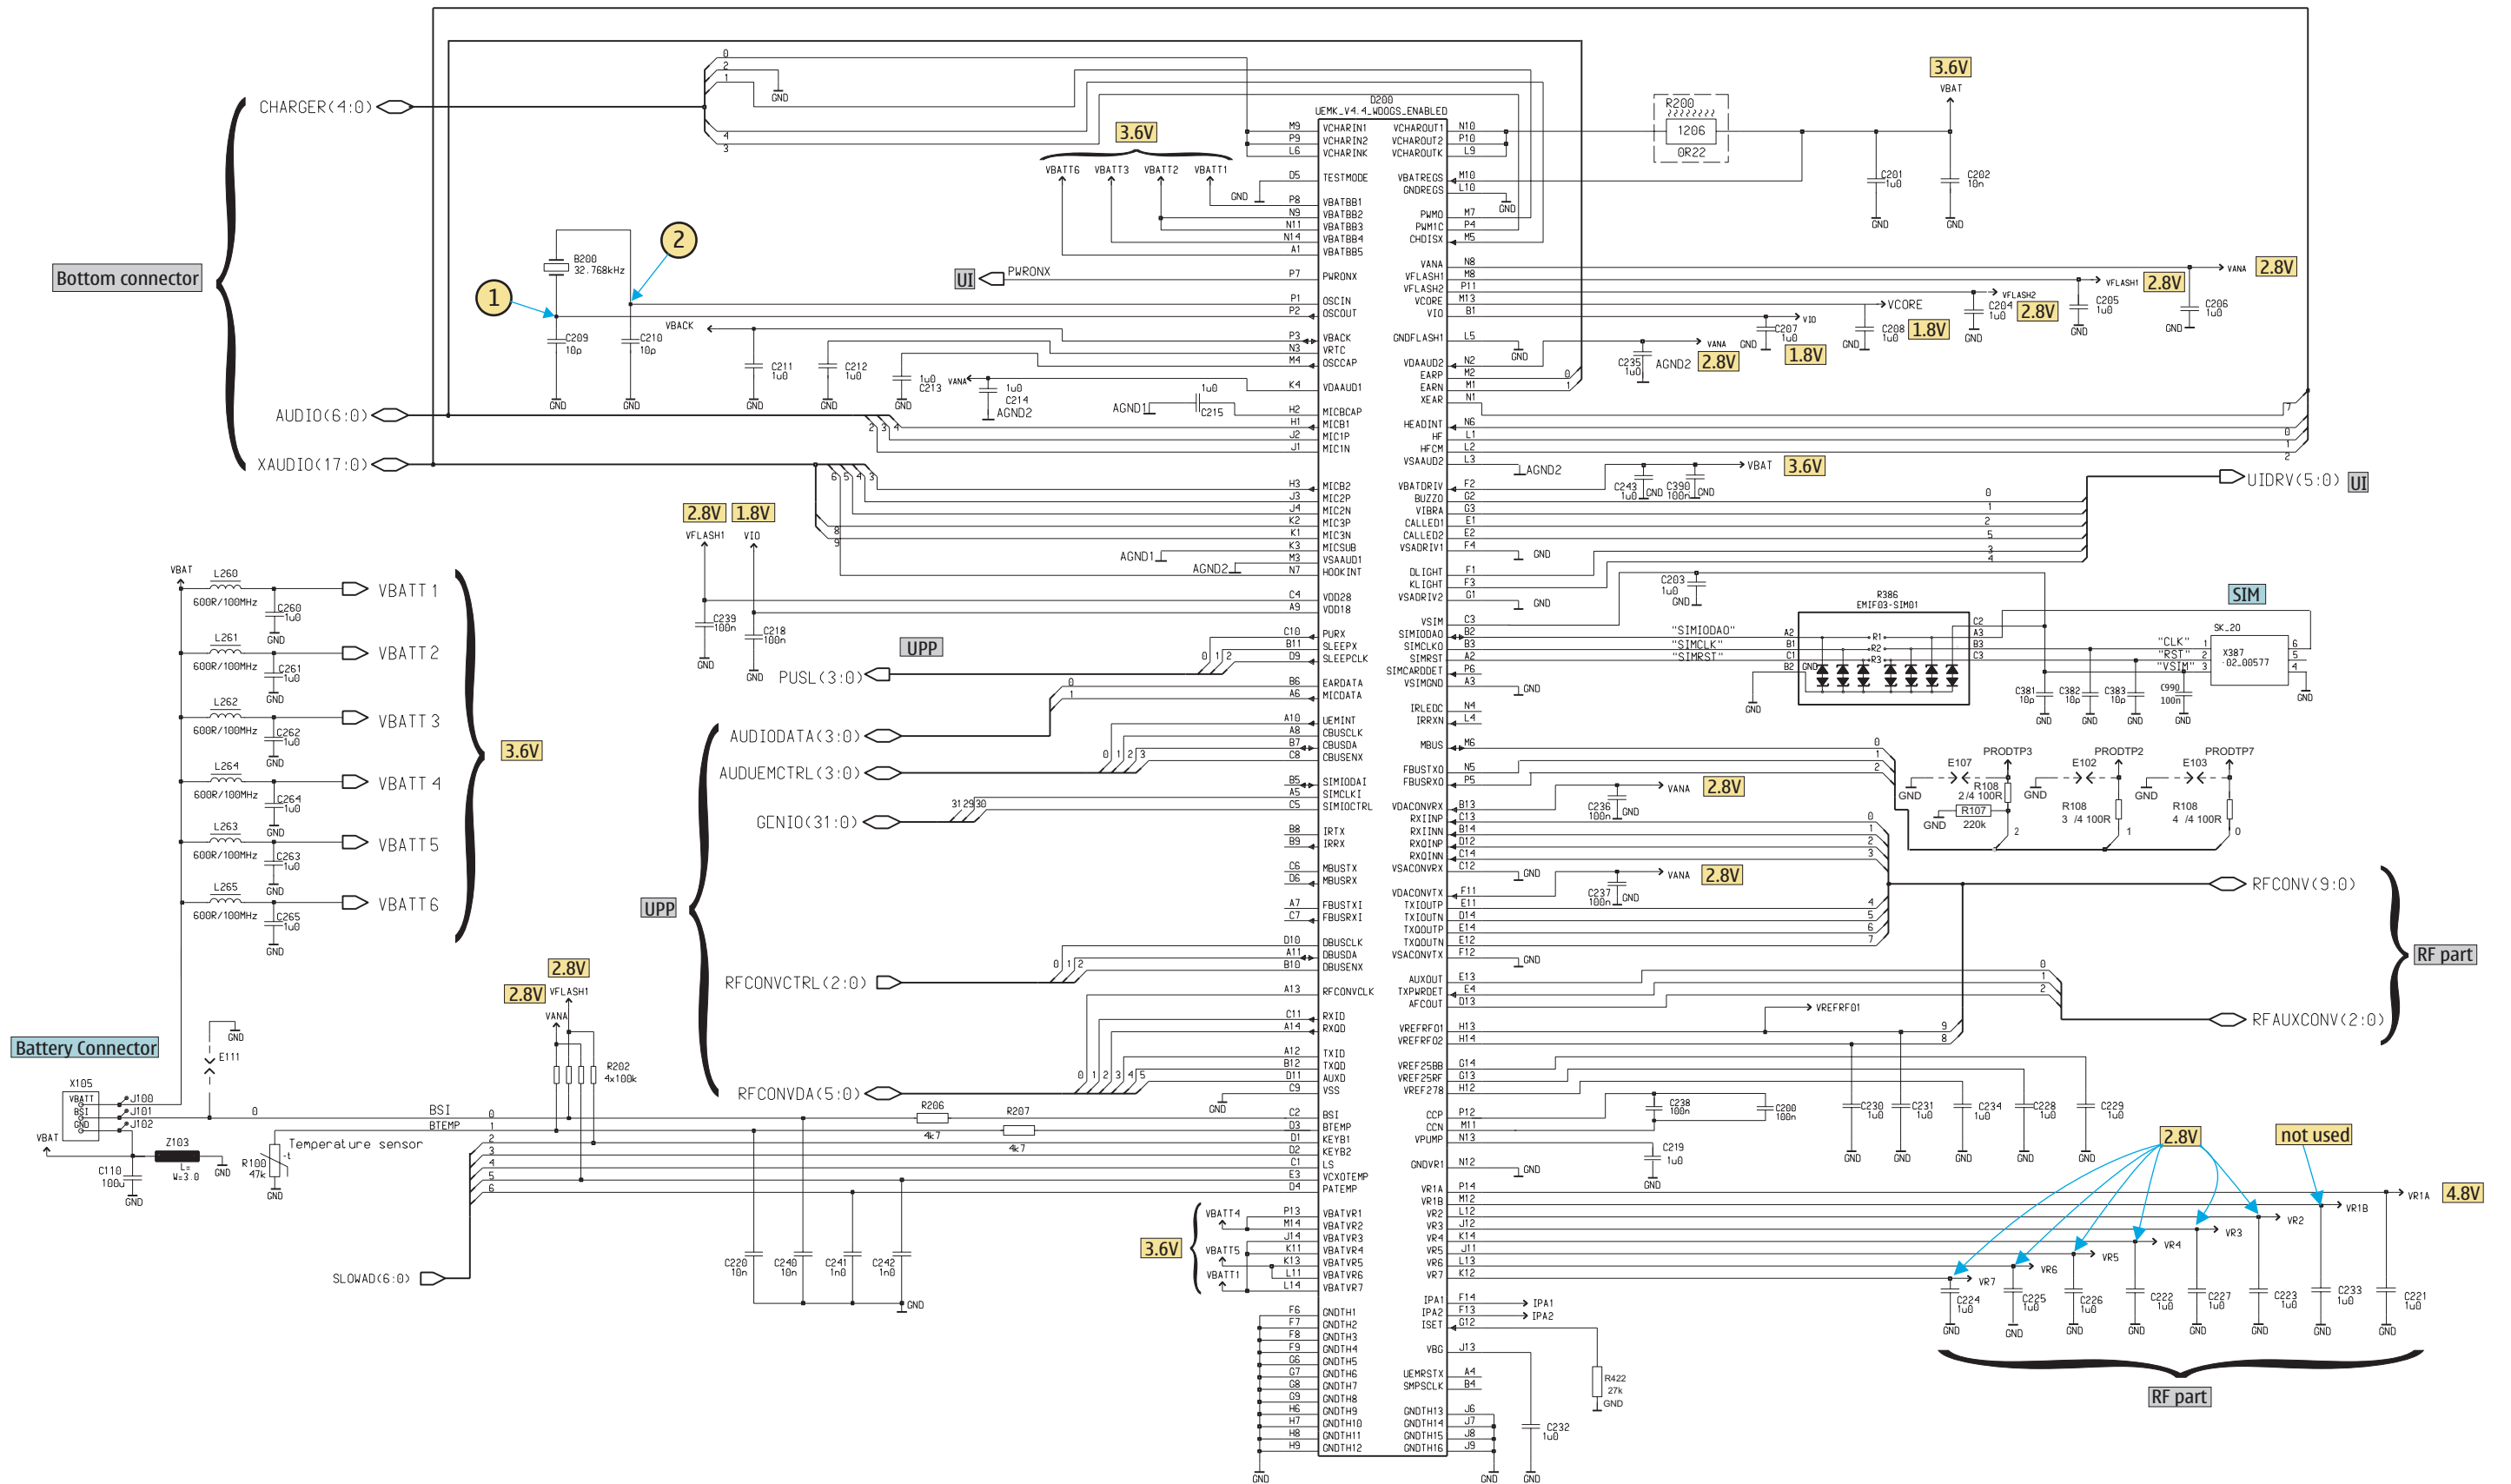

RH-59/60 Schematic Diagrams

Table 2:

| Table of Contents | Page |
|------------------------------------|-------------|
| DCT-4 common baseband, v.1hh_06a | 3 |
| System connector, Audio, v.1hh_06a | 4 |
| UEMK, v.1hh_06a | 5 |
| UPP, Combo memory, v.1hh_06a | 6 |
| UI, Vibra, Keyboard, v.1hh_06a | 7 |
| RF part, v.1hh_06a | 8 |
| Signal overview, v.1hh_06a | 9 |
| Component finder, v.1hh_06a | 10 |

DCT-4 common baseband, v.1hh_06a

System connector, Audio, v.1hh_06a

UEMK, v.1hh_06a

UPP, Combo memory, v.1hh_06a

UI, Vibra, Keyboard, v.1hh_06a

RF part, v.1hh_06a

| Band | Channel | RX | VCO/RX | VC/RX | TX | VCO/TX | VC/TX |
|----------|---------|-----------|-----------|--------|-----------|-----------|--------|
| GSM 900 | 37 | 942,4MHz | 3769,6MHz | ~2.69V | 897,4MHz | 3589,6MHz | ~2.01V |
| GSM 1800 | 700 | 1842,8MHz | 3685,6MHz | ~2.38V | 1747,8MHz | 3495,6MHz | ~1.63V |