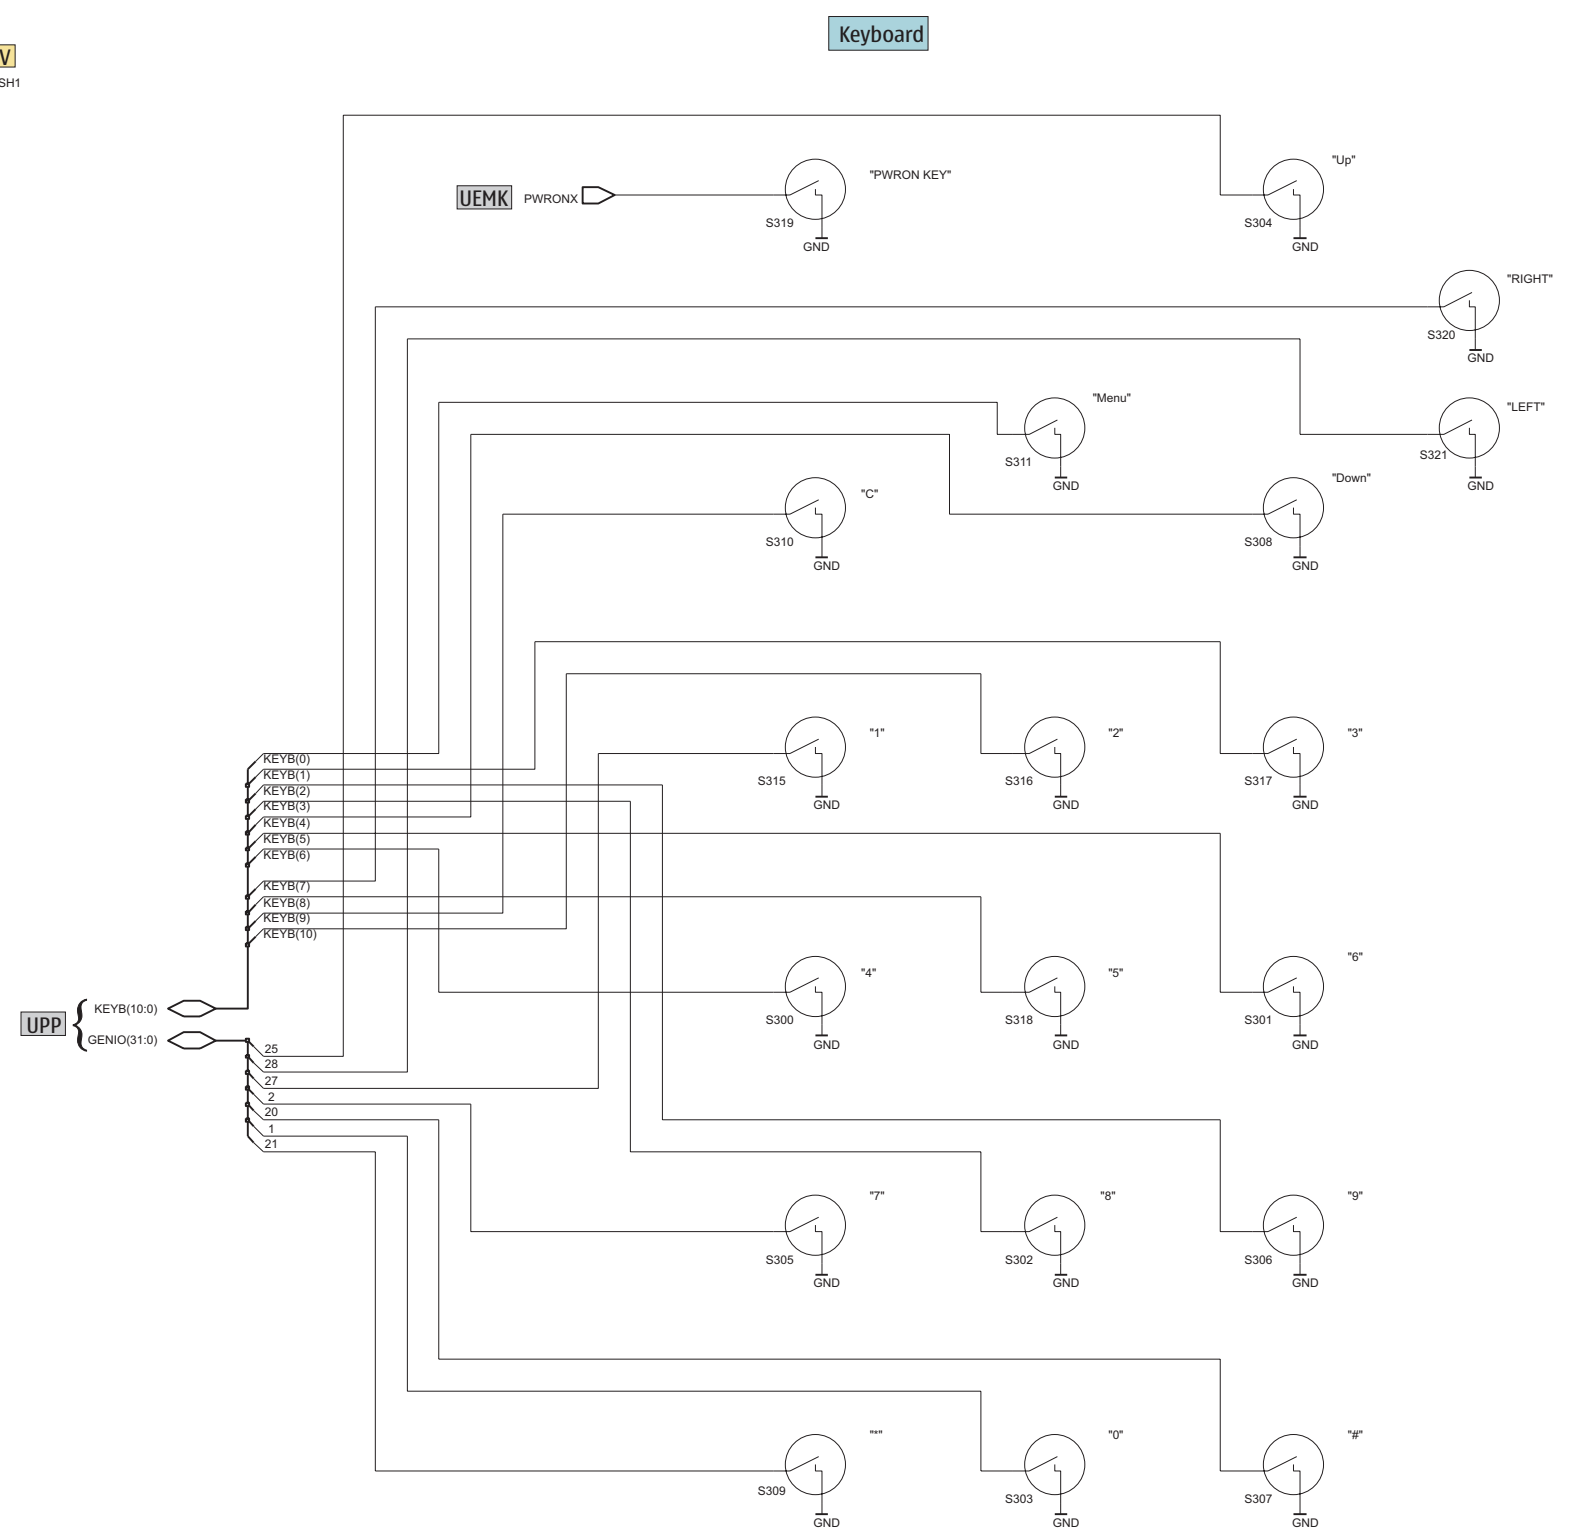

RH-59/60 Schematic Diagrams

Table 2:

| Table of Contents | Page |
|------------------------------------|-------------|
| DCT-4 common baseband, v.1hh_06a | 3 |
| System connector, Audio, v.1hh_06a | 4 |
| UEMK, v.1hh_06a | 5 |
| UPP, Combo memory, v.1hh_06a | 6 |
| UI, Vibra, Keyboard, v.1hh_06a | 7 |
| RF part, v.1hh_06a | 8 |
| Signal overview, v.1hh_06a | 9 |
| Component finder, v.1hh_06a | 10 |

DCT-4 common baseband, v.1hh_06a

System connector, Audio, v.1hh_06a

UEMK, v.1hh_06a

UPP, Combo memory, v.1hh_06a

UI, Vibra, Keyboard, v.1hh_06a

RF part, v.1hh_06a

| Band | Channel | RX | VCO/RX | VC/RX | TX | VCO/TX | VC/TX |
|----------|---------|-----------|-----------|--------|-----------|-----------|--------|
| GSM 900 | 37 | 942,4MHz | 3769,6MHz | ~2.69V | 897,4MHz | 3589,6MHz | ~2.01V |
| GSM 1800 | 700 | 1842,8MHz | 3685,6MHz | ~2.38V | 1747,8MHz | 3495,6MHz | ~1.63V |