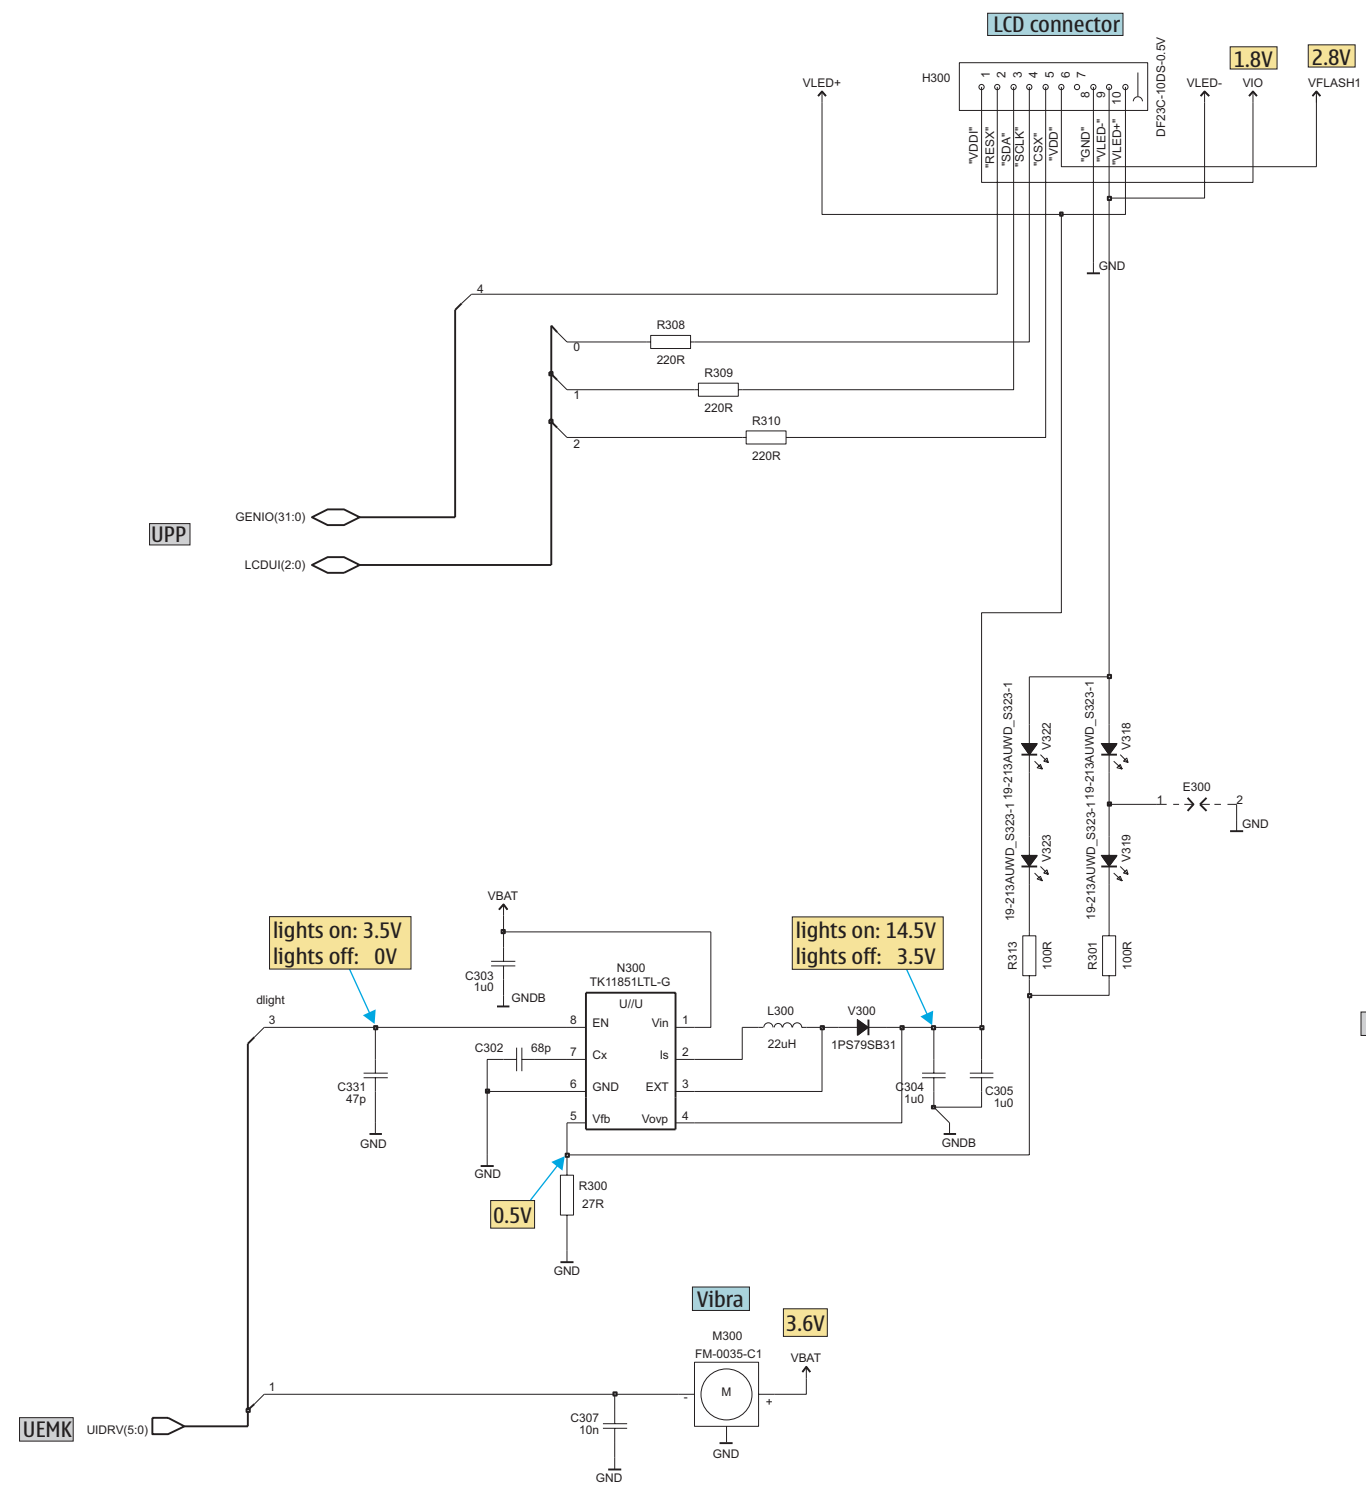

DCT-4 common baseband, v.1hh_06a

System connector, Audio, v.1hh_06a

UEMK, v.1hh_06a

UPP, Combo memory, v.1hh_06a

UI, Vibra, Keyboard, v.1hh_06a

RF part, v.1hh_06a

| Band | Channel | RX | VCO/RX | VC/RX | TX | VCO/TX | VC/TX |
|----------|---------|-----------|-----------|--------|-----------|-----------|--------|
| GSM 900 | 37 | 942,4MHz | 3769,6MHz | ~2.69V | 897,4MHz | 3589,6MHz | ~2.01V |
| GSM 1800 | 700 | 1842,8MHz | 3685,6MHz | ~2.38V | 1747,8MHz | 3495,6MHz | ~1.63V |