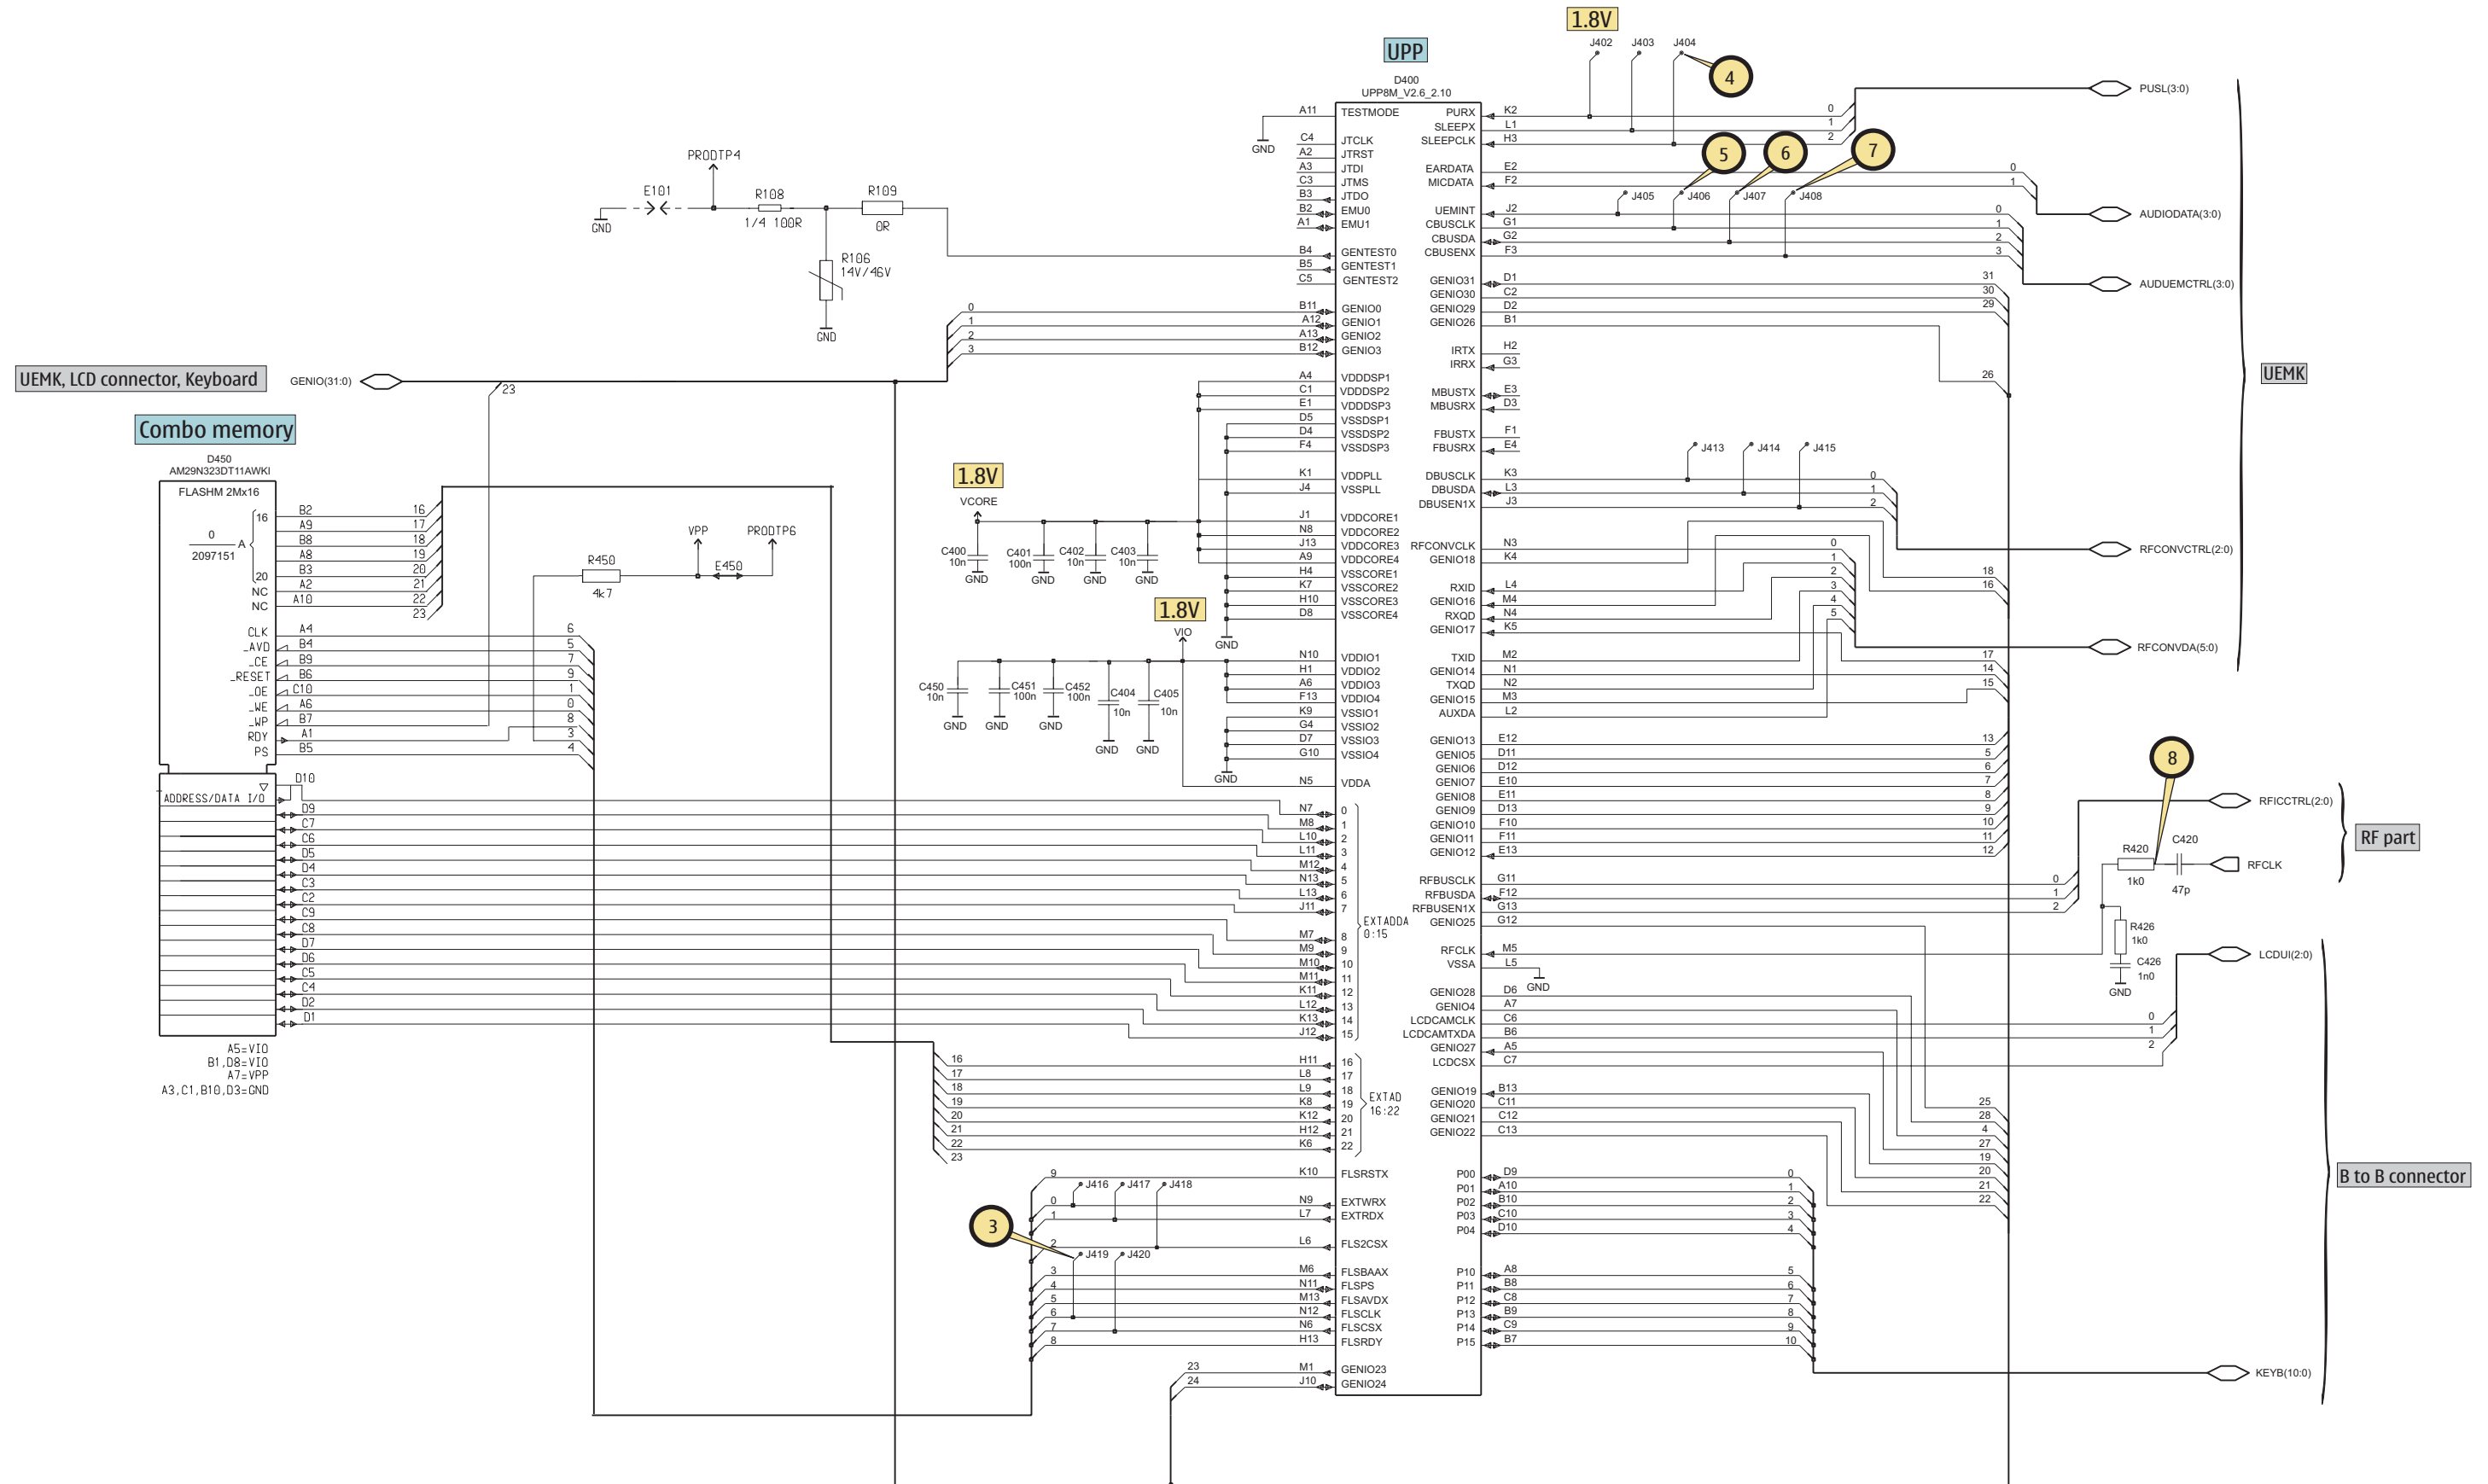

RH-59/60 Schematic Diagrams

Table 2:

| Table of Contents | Page |
|------------------------------------|-------------|
| DCT-4 common baseband, v.1hh_06a | 3 |
| System connector, Audio, v.1hh_06a | 4 |
| UEMK, v.1hh_06a | 5 |
| UPP, Combo memory, v.1hh_06a | 6 |
| UI, Vibra, Keyboard, v.1hh_06a | 7 |
| RF part, v.1hh_06a | 8 |
| Signal overview, v.1hh_06a | 9 |
| Component finder, v.1hh_06a | 10 |

DCT-4 common baseband, v.1hh_06a

System connector, Audio, v.1hh_06a

UEMK, v.1hh_06a

UPP, Combo memory, v.1hh_06a

UI, Vibra, Keyboard, v.1hh_06a

RF part, v.1hh_06a

| Band | Channel | RX | VCO/RX | VC/RX | TX | VCO/TX | VC/TX |
|----------|---------|-----------|-----------|--------|-----------|-----------|--------|
| GSM 900 | 37 | 942,4MHz | 3769,6MHz | ~2.69V | 897,4MHz | 3589,6MHz | ~2.01V |
| GSM 1800 | 700 | 1842,8MHz | 3685,6MHz | ~2.38V | 1747,8MHz | 3495,6MHz | ~1.63V |