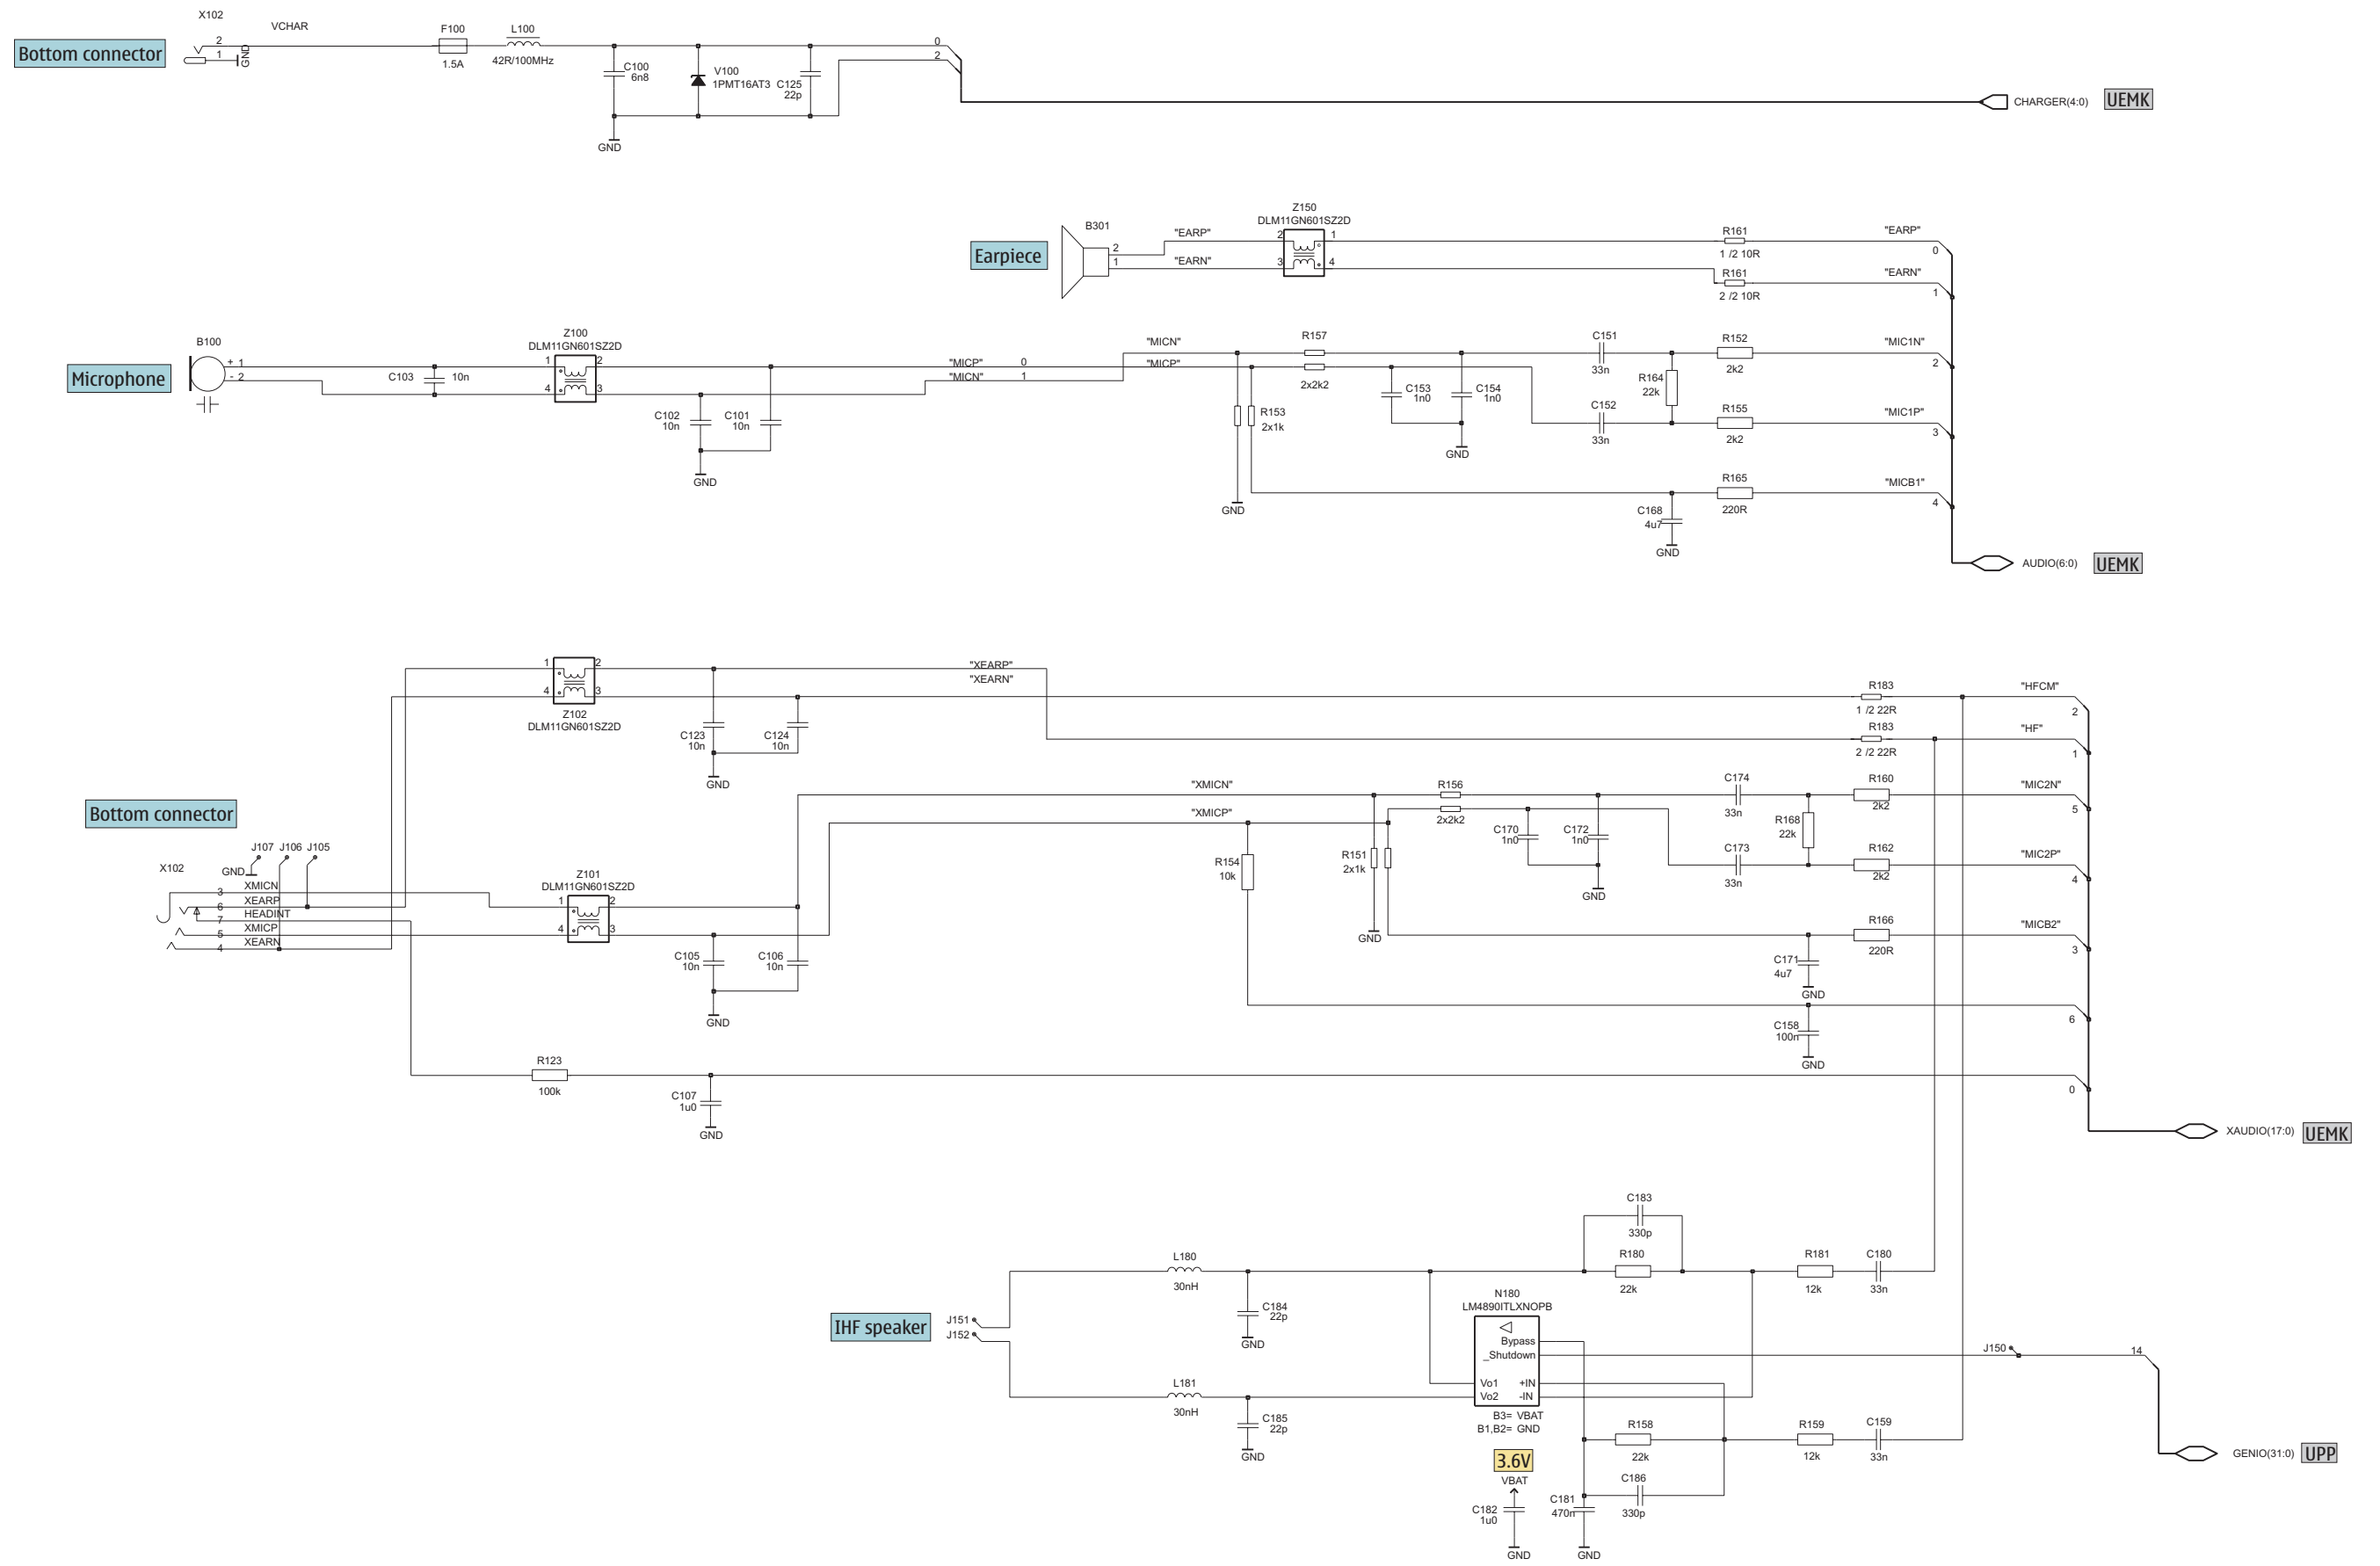

RH-59/60 Schematic Diagrams

Table 2:

| Table of Contents | Page |
|------------------------------------|-------------|
| DCT-4 common baseband, v.1hh_06a | 3 |
| System connector, Audio, v.1hh_06a | 4 |
| UEMK, v.1hh_06a | 5 |
| UPP, Combo memory, v.1hh_06a | 6 |
| UI, Vibra, Keyboard, v.1hh_06a | 7 |
| RF part, v.1hh_06a | 8 |
| Signal overview, v.1hh_06a | 9 |
| Component finder, v.1hh_06a | 10 |

DCT-4 common baseband, v.1hh_06a

System connector, Audio, v.1hh_06a

UEMK, v.1hh_06a

UPP, Combo memory, v.1hh_06a

UI, Vibra, Keyboard, v.1hh_06a

RF part, v.1hh_06a

| Band | Channel | RX | VCO/RX | VC/RX | TX | VCO/TX | VC/TX |
|----------|---------|-----------|-----------|--------|-----------|-----------|--------|
| GSM 900 | 37 | 942,4MHz | 3769,6MHz | ~2.69V | 897,4MHz | 3589,6MHz | ~2.01V |
| GSM 1800 | 700 | 1842,8MHz | 3685,6MHz | ~2.38V | 1747,8MHz | 3495,6MHz | ~1.63V |