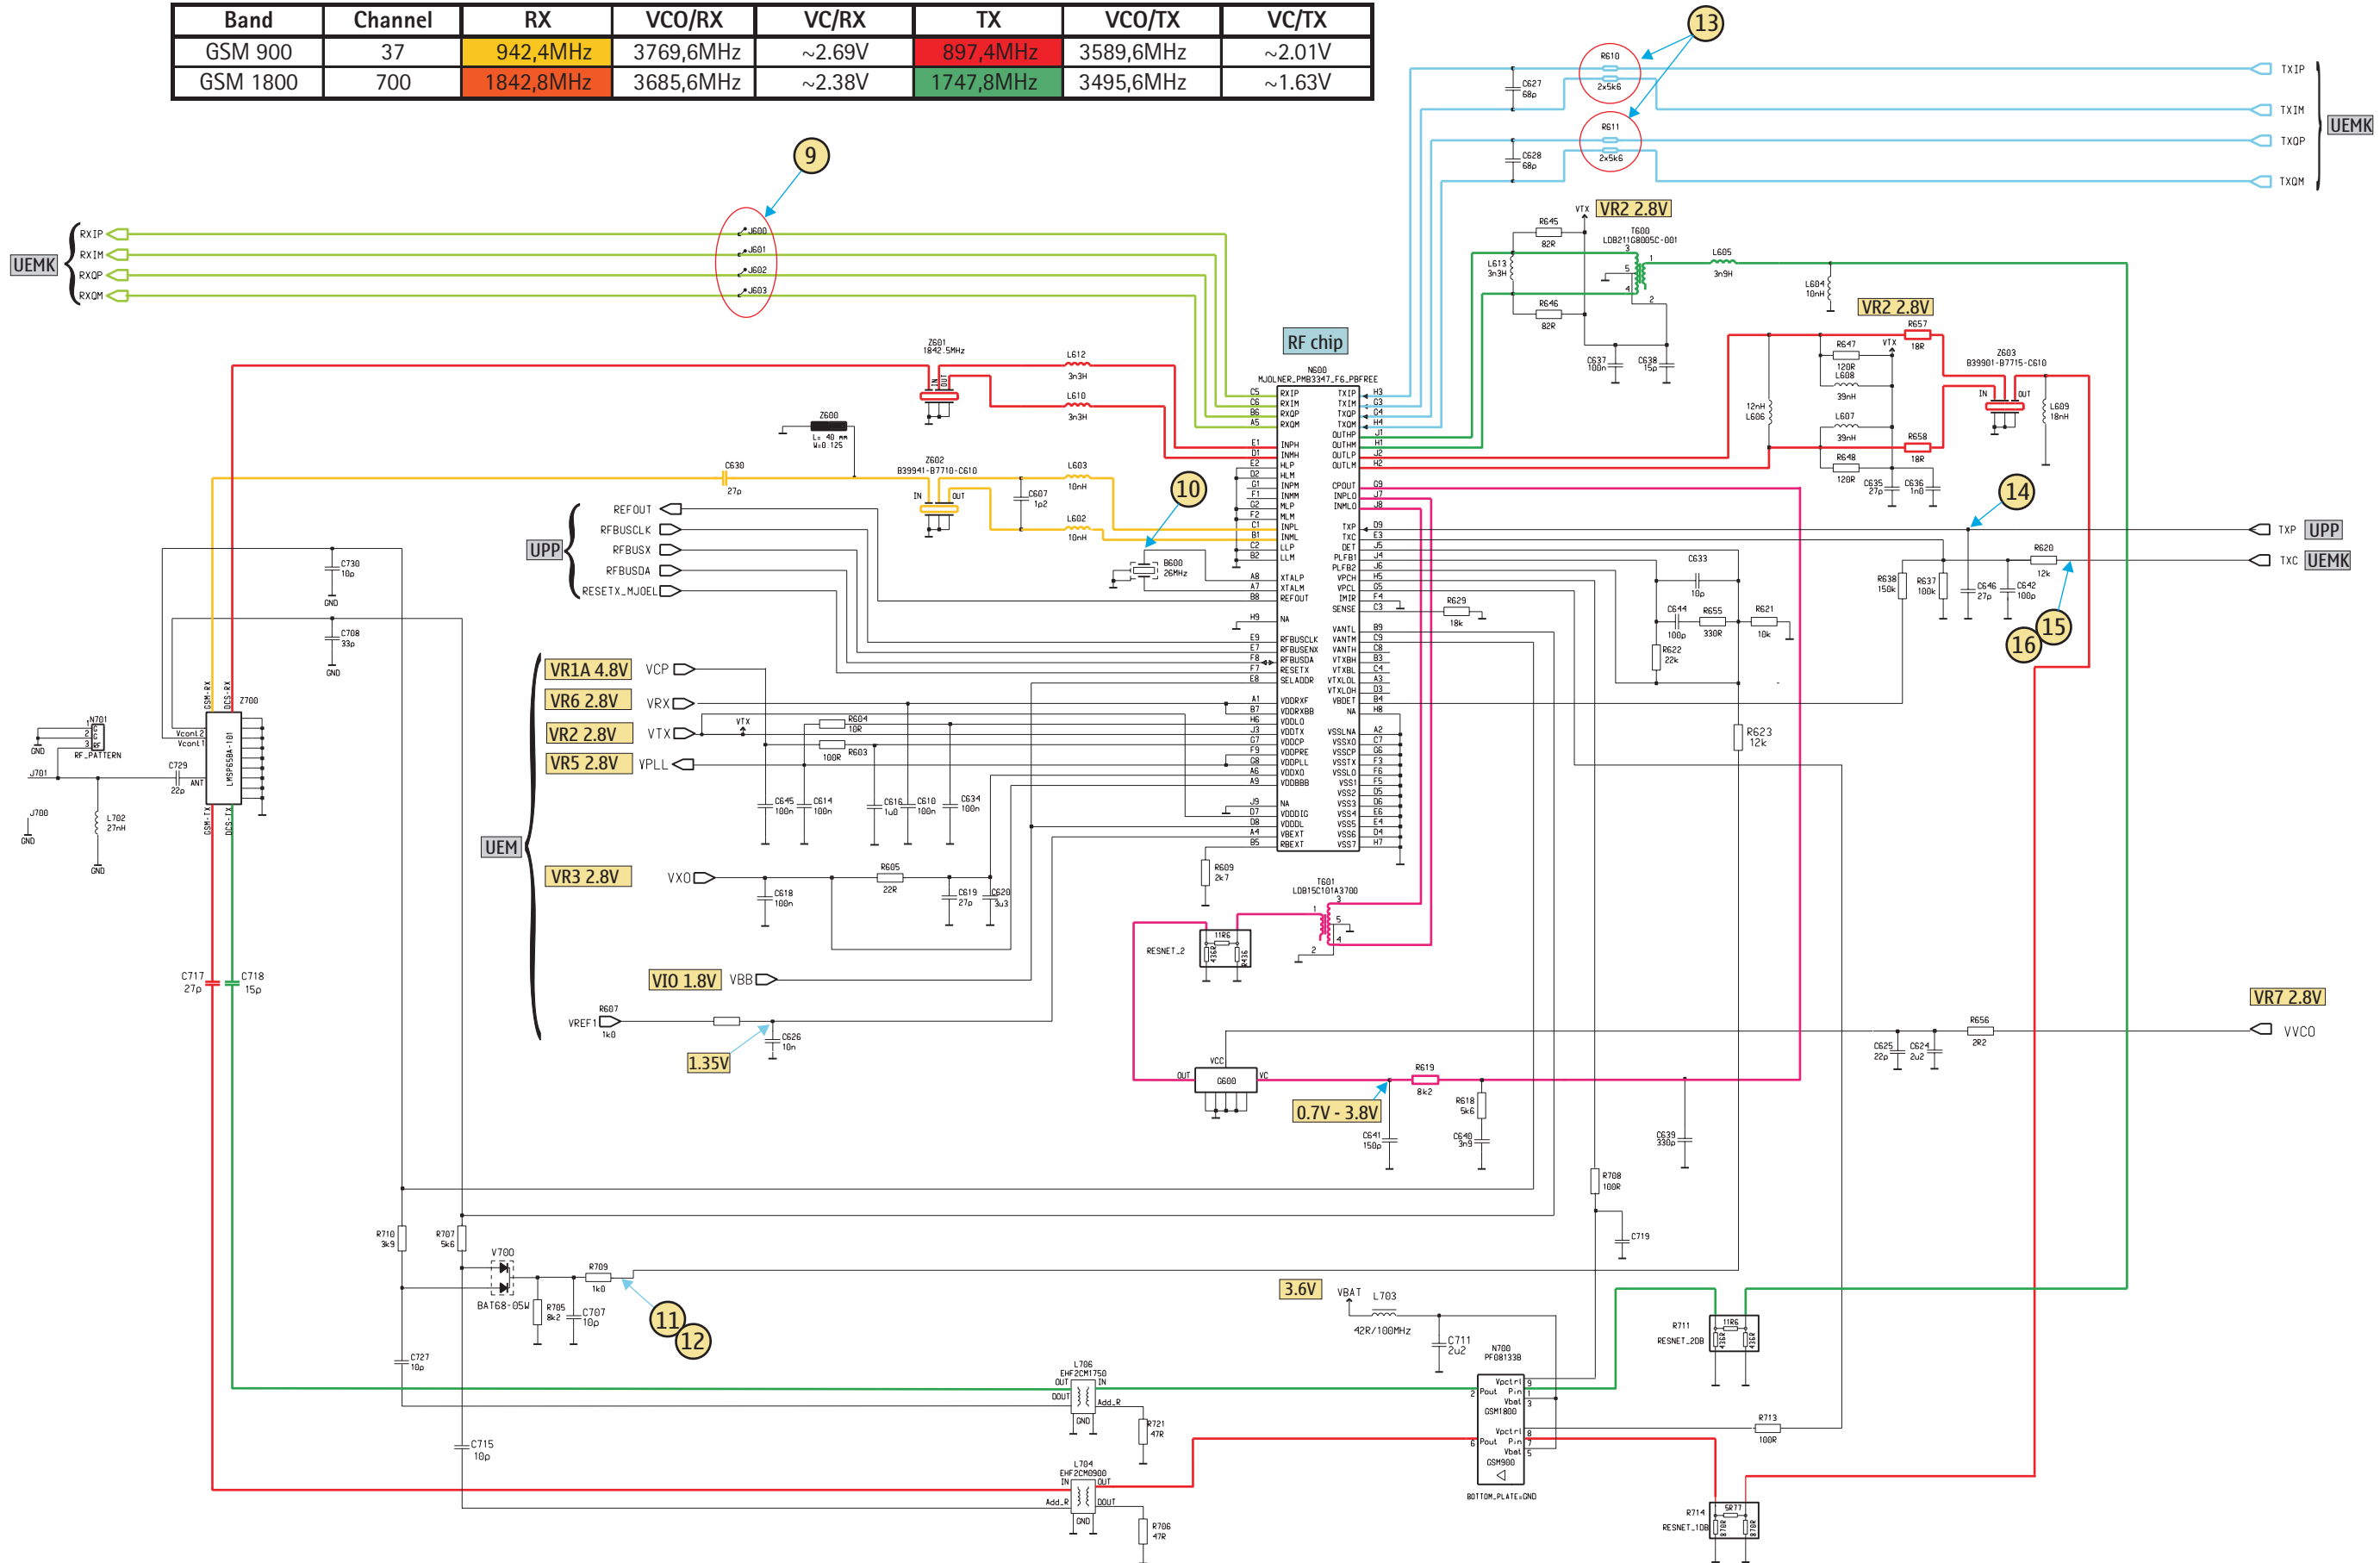

RH-59/60 Schematic Diagrams

Table 2:

| Table of Contents | Page |
|------------------------------------|-------------|
| DCT-4 common baseband, v.1hh_06a | 3 |
| System connector, Audio, v.1hh_06a | 4 |
| UEMK, v.1hh_06a | 5 |
| UPP, Combo memory, v.1hh_06a | 6 |
| UI, Vibra, Keyboard, v.1hh_06a | 7 |
| RF part, v.1hh_06a | 8 |
| Signal overview, v.1hh_06a | 9 |
| Component finder, v.1hh_06a | 10 |

DCT-4 common baseband, v.1hh_06a

System connector, Audio, v.1hh_06a

UEMK, v.1hh_06a

UPP, Combo memory, v.1hh_06a

UI, Vibra, Keyboard, v.1hh_06a

RF part, v.1hh_06a

| Band | Channel | RX | VCO/RX | VC/RX | TX | VCO/TX | VC/TX |
|----------|---------|-----------|-----------|--------|-----------|-----------|--------|
| GSM 900 | 37 | 942,4MHz | 3769,6MHz | ~2.69V | 897,4MHz | 3589,6MHz | ~2.01V |
| GSM 1800 | 700 | 1842,8MHz | 3685,6MHz | ~2.38V | 1747,8MHz | 3495,6MHz | ~1.63V |