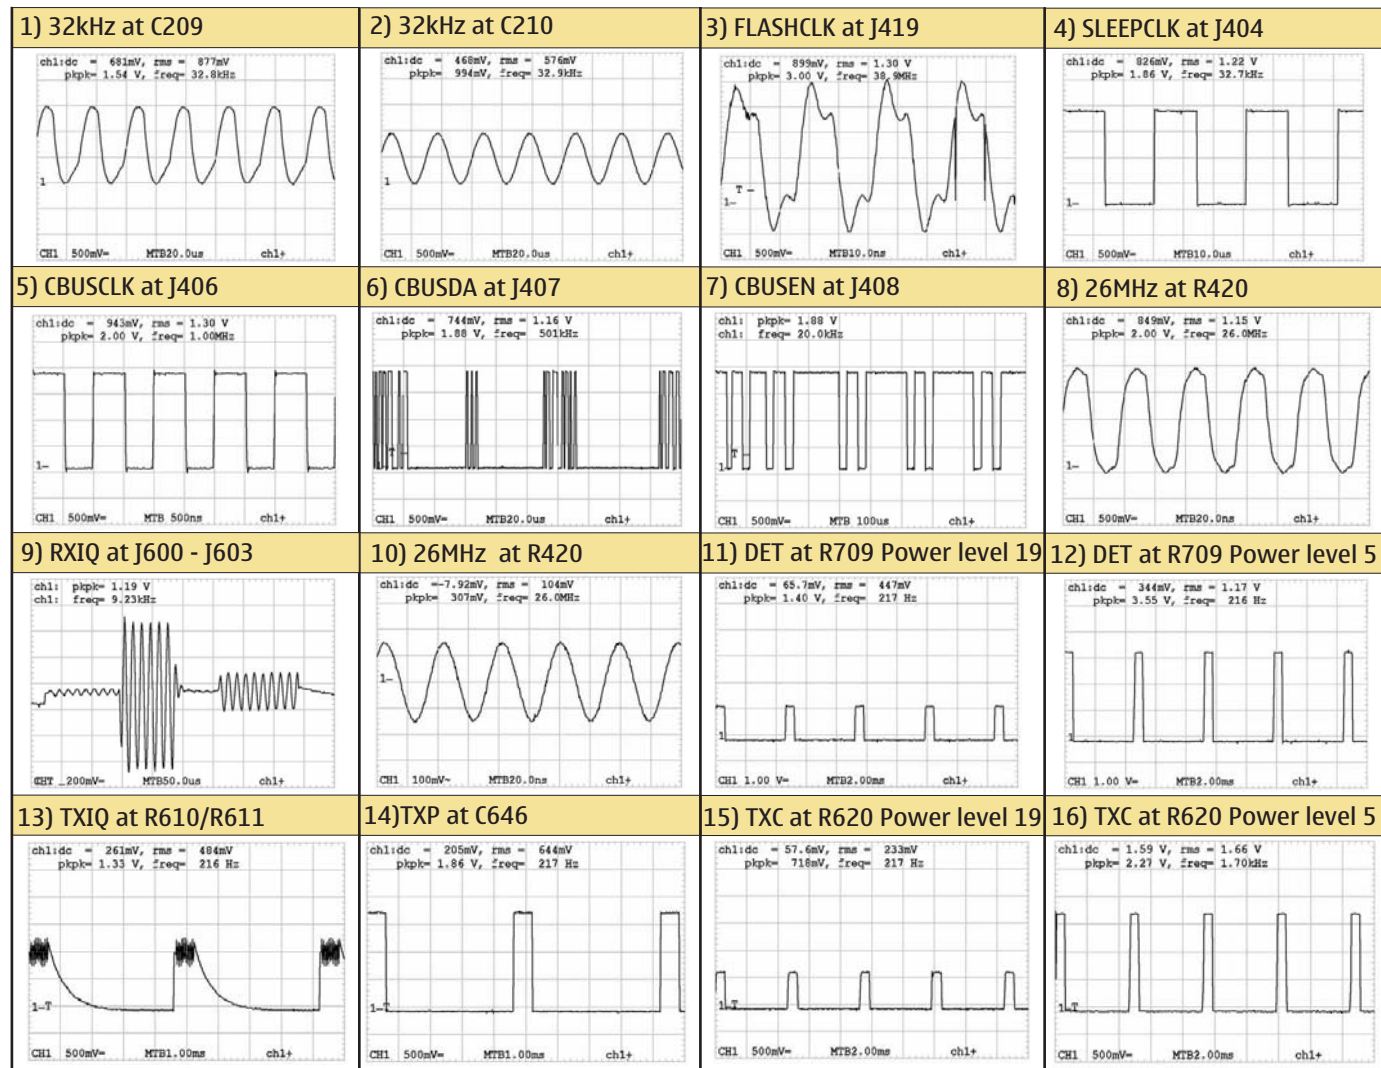

Signal overview, v.1hh_06a